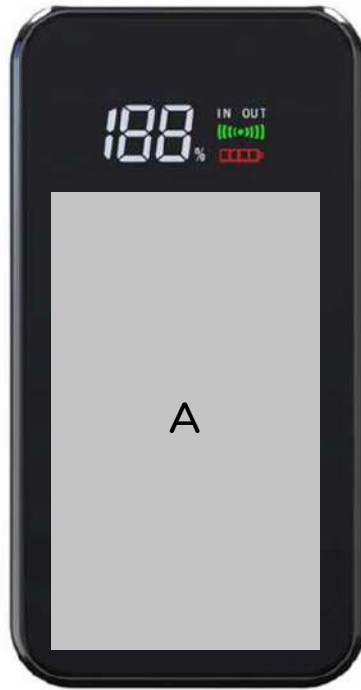

PRINTING GUIDELINES

ITEM: ITPB 821

PRINT OPTIONS:

POSITION A

Max Area: 5 cm wide x 9 cm high

1. Screen Printing, 1-4 colors
2. UV Print
3. UV Print – special tempered glass effect

NOTES: