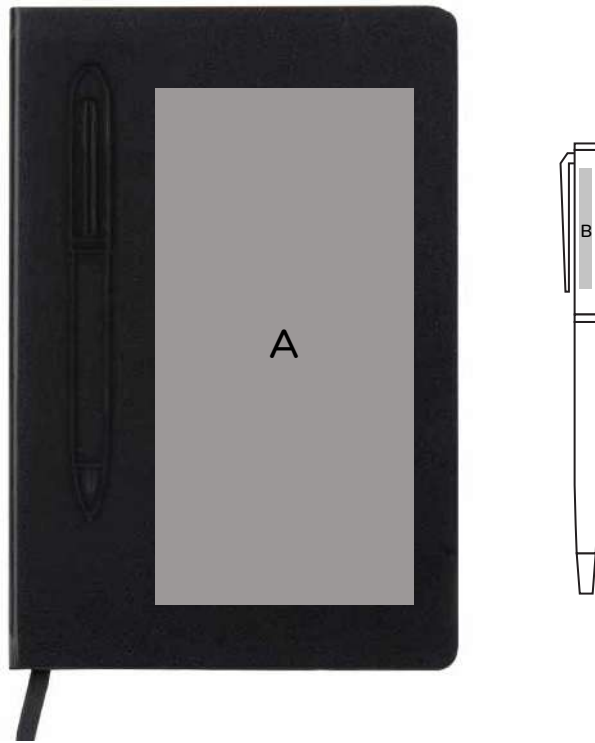

PRINTING GUIDELINES

ITEM: CAMPINA

PRINT OPTIONS:

POSITION A

Max Area: 9 cm wide x 18 cm high

1. Screen Printing, 1-4 colors
2. UV Printing

POSITION B

Max Area: 0.7 cm wide x 3 cm high

1. Screen Printing, 1-4 colors
2. UV Printing
3. Engraving
4. Pad Printing

NOTES: