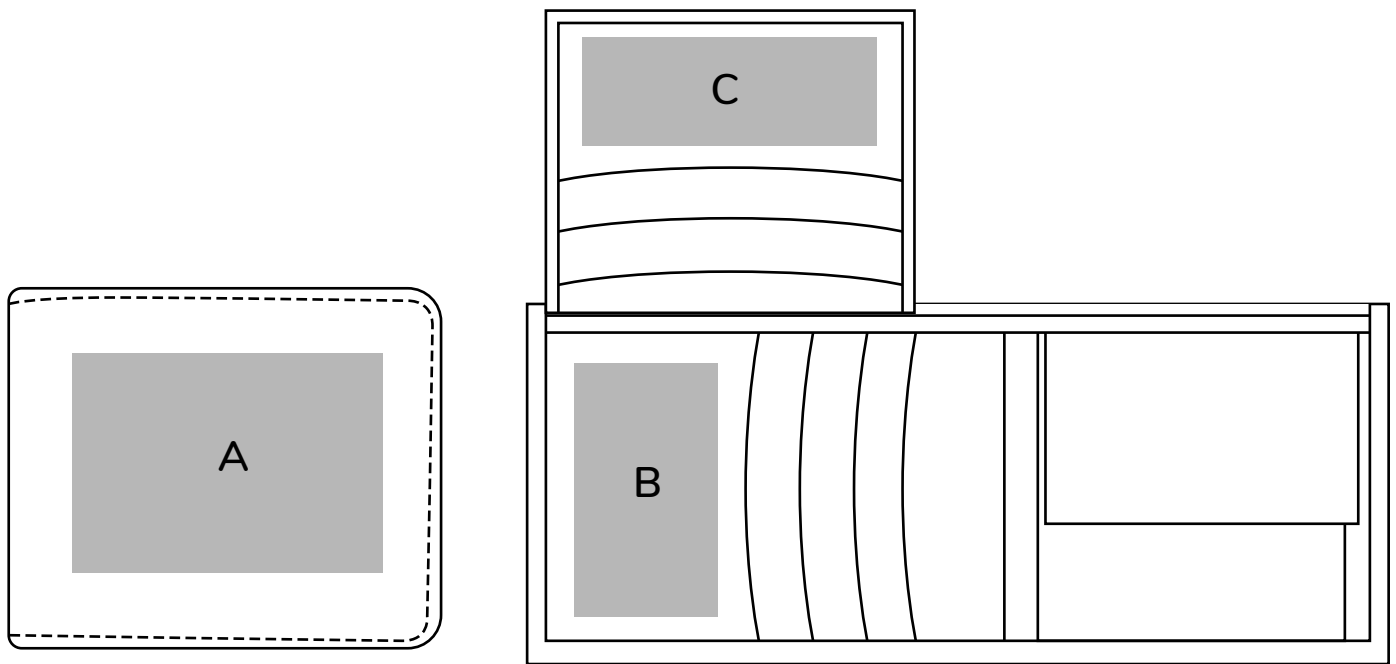

# PRINTING GUIDELINES

ITEM: TOLUCA

## PRINT OPTIONS:

### **POSITION A**

Max Area: 8 cm wide x 5 cm high

1. Engraving
2. Foiling
3. Debossing

### **POSITION B**

Max Area: 2.5 cm wide x 4 cm high

1. Engraving
2. Foiling
3. Debossing