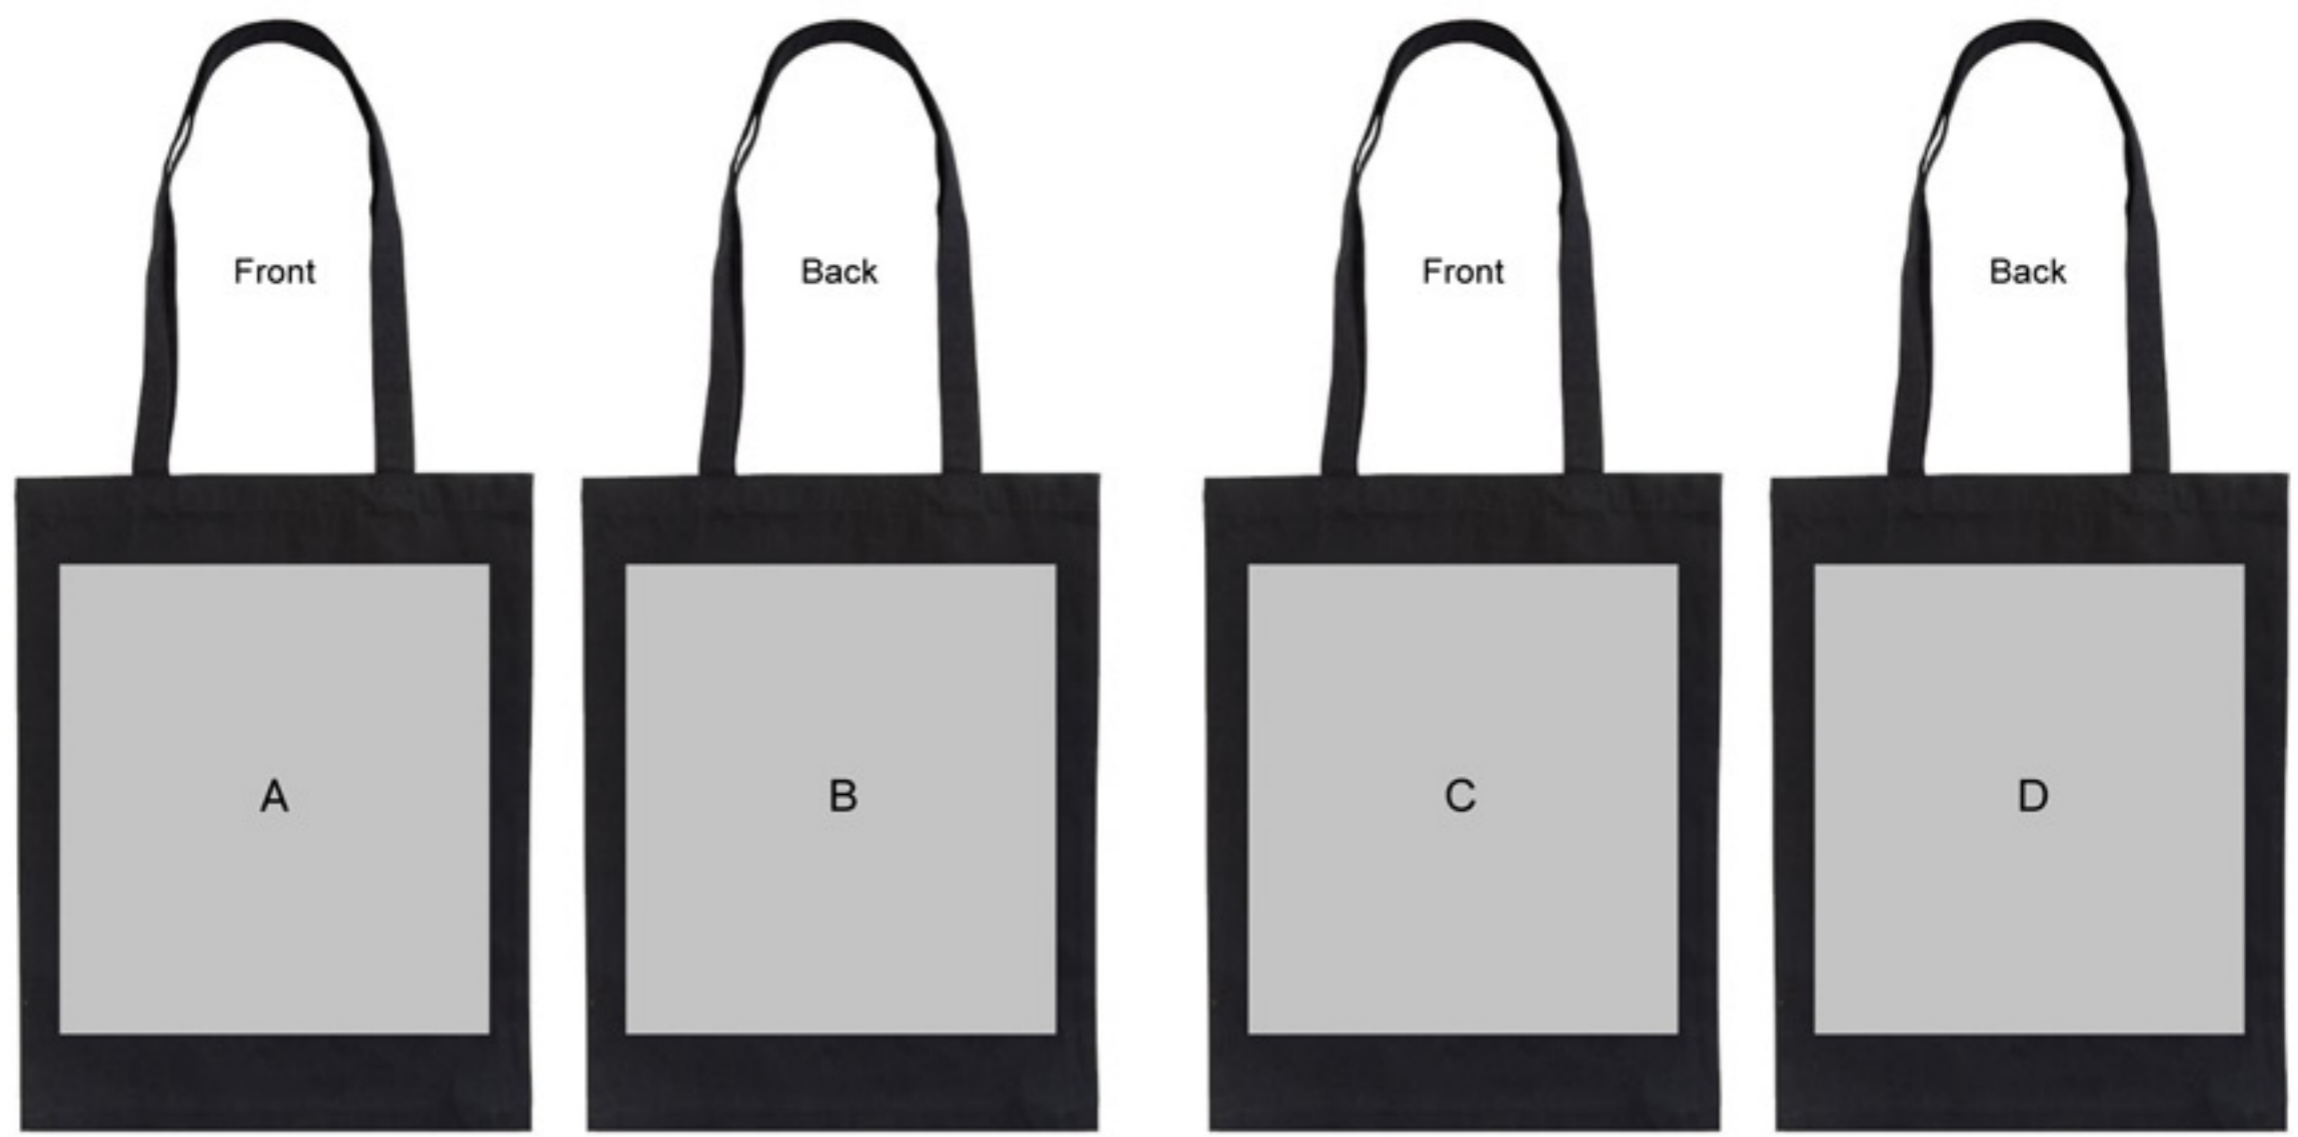

PRINTING GUIDELINES

ITEM: ABLAR (applicable to all colors)

PRINT OPTIONS:

POSITION A

Max Area: 270mm wide x 320mm high

1. Screen Printing
2. Embroidery

POSITION B

Max Area: 270mm wide x 320mm high

1. Screen Printing
2. Embroidery

POSITION C

Max Area: 297 mm wide x 420mm high

1. Heat Transfer

POSITION D

Max Area: 297 mm wide x 420mm high

1. Heat Transfer

NOTES: