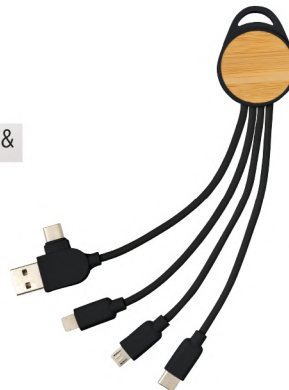

Bluetooth Headphone

ITBH 1109 - ADORF

- > Made from RCS-Certified Recycled Plastic & FSC-Certified Bamboo
- > Recycled wireless headphones with BT5.3
- > 3% of sales proceeds of each product committed to Water.org
- > 6 hours playtime, and 10m wireless range

6-in1 Multicable

MTST 1111 - SULZA

- > 6-in-1 Cable made from Certified Recycled TPE & FSC Bamboo
- > 3% of sales proceeds of each product committed to Water.org