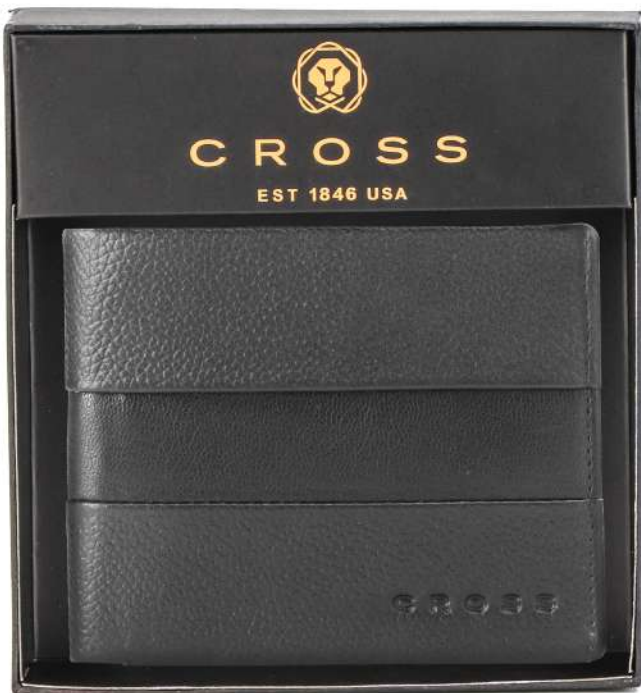

# Chester Cross Genuine Leather Wallet

## LACRS 885 - CHESTER

- 100% Genuine Leather
- 4 credit card slots
- 2 multipurpose slip-in pockets
- 2 currency compartments
- 1 coin pocket

PRINT OPTION

Engraving, Embossing