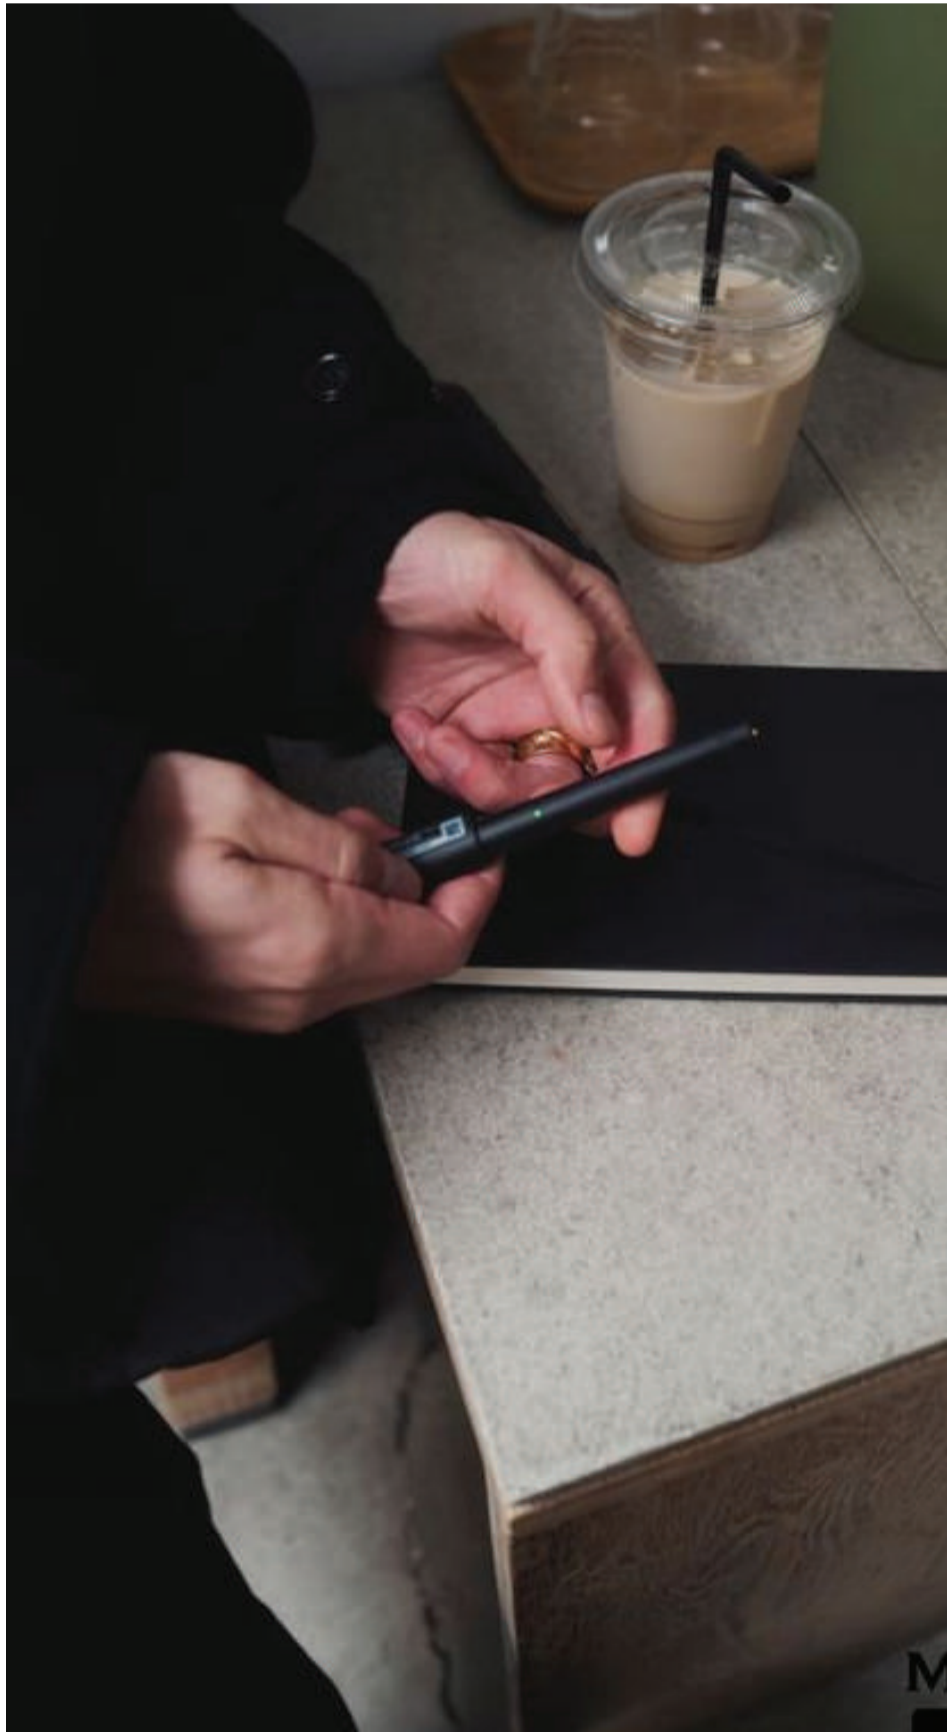

Written on paper,
saved on your phone.

It's not magic,
it's smart.