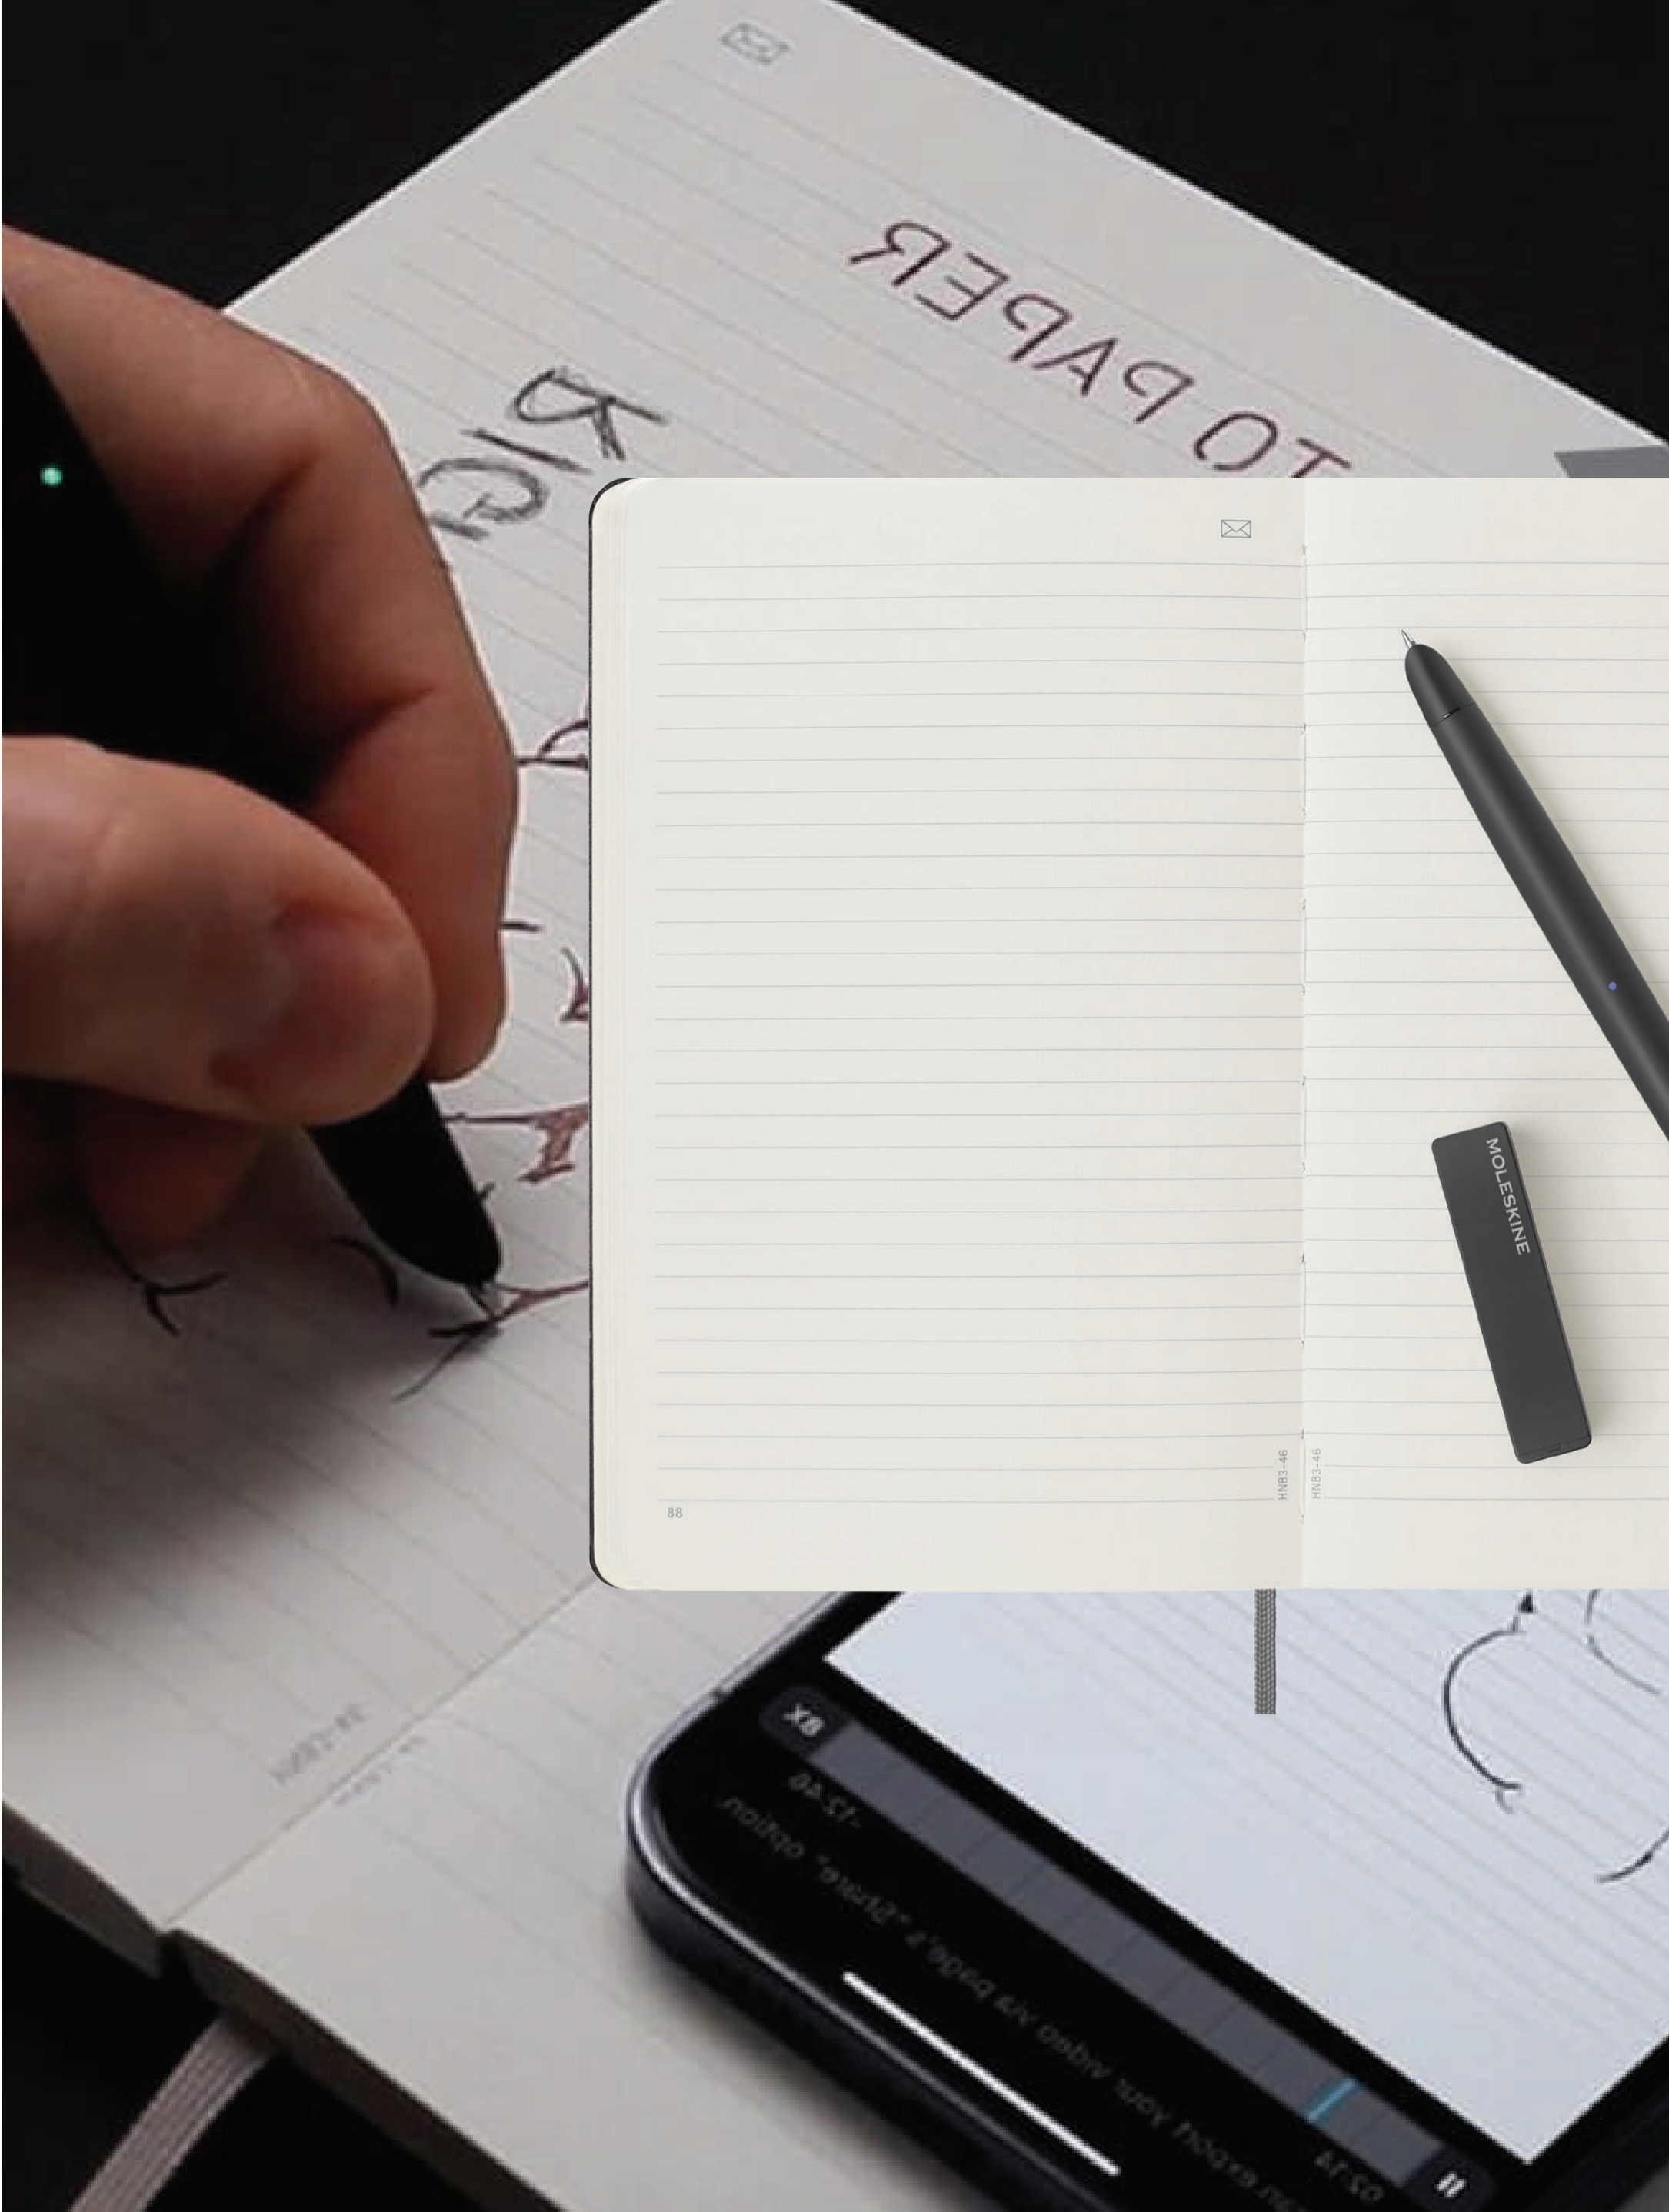

Put pen to paper, and unleash your unique voice.

Written on paper,
saved on your phone.

It's not magic,
it's smart.

OWMOL 103

Moleskine Smart Writing Set

This set includes the Smart Notebook with its classic Moleskine shape and ivory-colored pages, along with the redesigned Smart Pen and Notes App. With an instant digital copy of every page, these tools amplify and help take your projects to the next level.

The Moleskine Notes app can be downloaded for free from the App Store™ and Google Play.

NEW
COLORS

Moleskine Classic Large Ruled Hard Cover Notebook

Moleskine® Large hard cover notebook, ruled, rounded corners, elastic closure with ribbon bookmark, expandable inner pocket in cardboard and cloth, front endpaper with 'in case of loss' notice, ivory-coloured 70 g/m² paper, FSC Certified & acid-free (no chlorine) paper for environmental protection, elastic closure, ribbon bookmark, innerpocket fabric matches cover colour. Total of 240 pages. Notebook size is 13 x 21 cm.