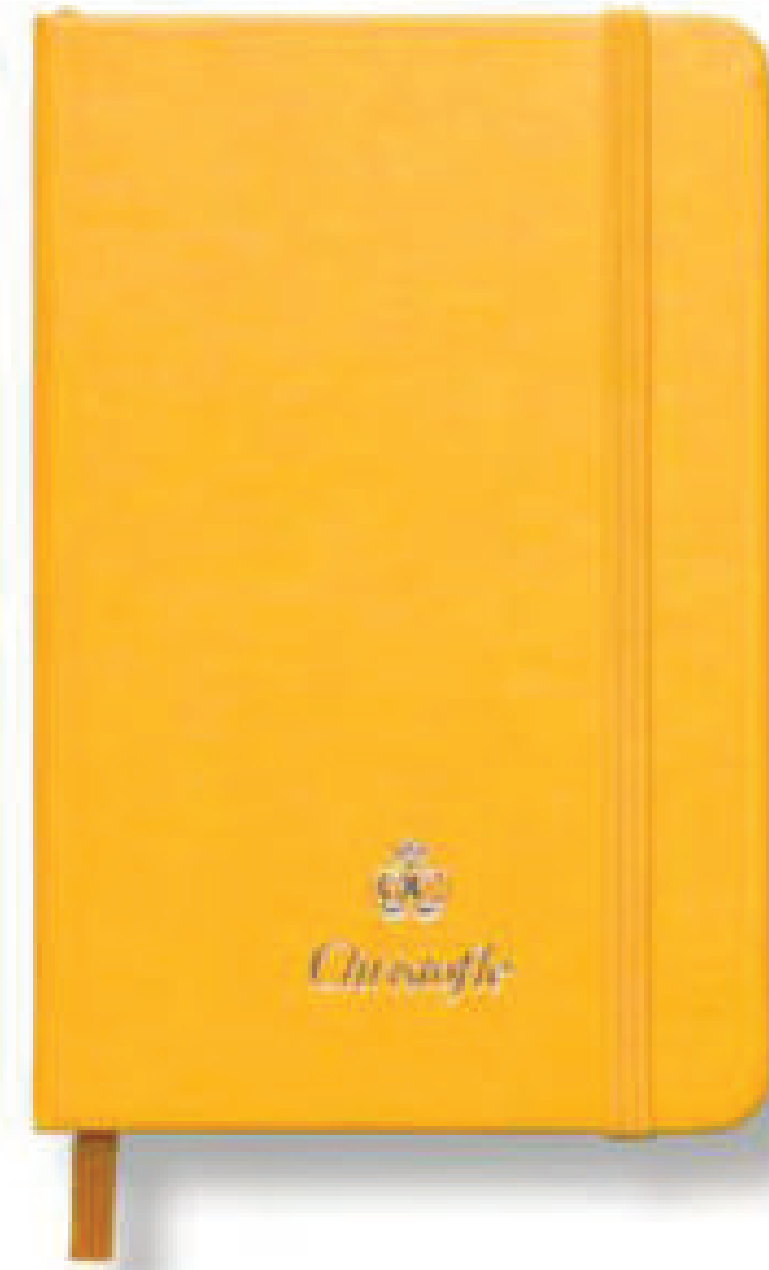

Inspirational Examples