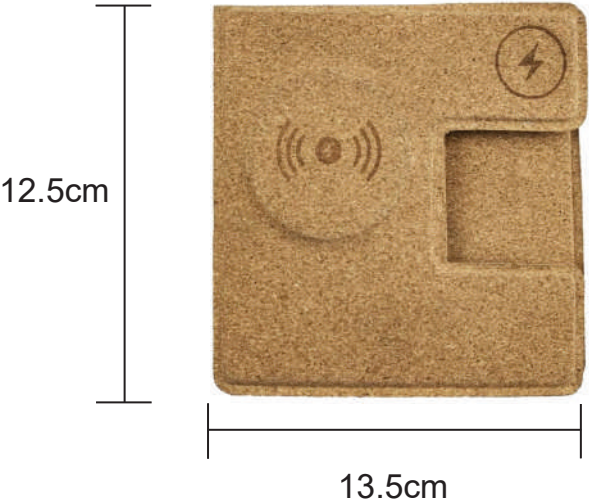

Printing Guidelines

Product Code: ITWC 1155

FARO - @memorii Mag 3 in 1 Foldable Cork Wireless Charger

Front

Back

Print Area A

Print Area B

Screen Printing, Heat Transfer