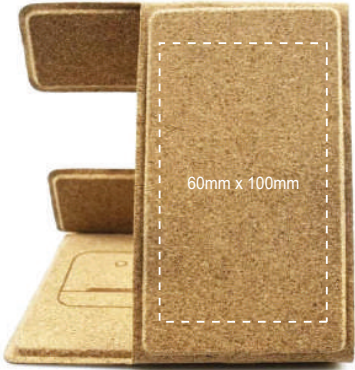

Printing Guidelines

Product Code: ITWC 1155

FARO - @memorii Mag 3 in 1 Foldable Cork Wireless Charger

Front

Back

Print Area A

Print Area B

Screen Printing, Heat Transfer