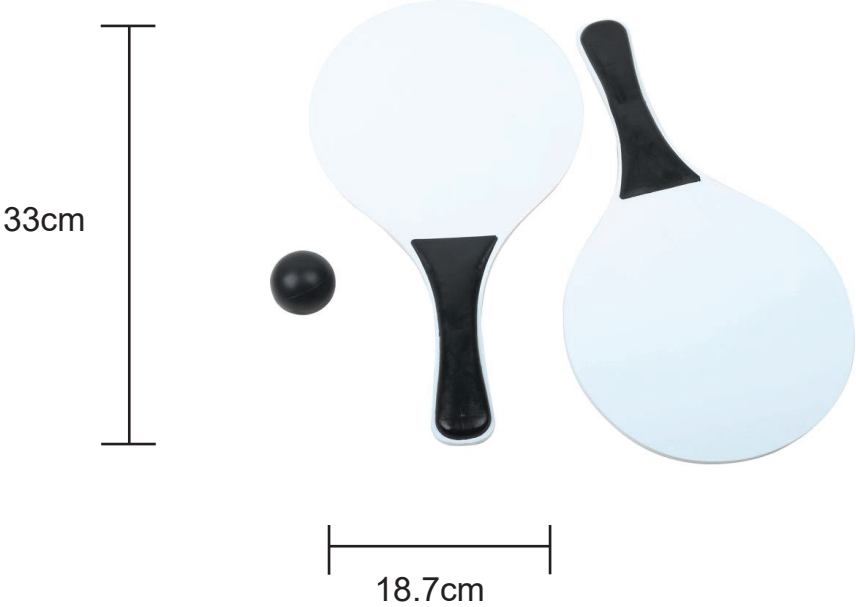

# Printing Guidelines

Product Code: SPGL 9125  
KUSA - Beach Set

Front

Print Area A

UV Printing, Screen Printing