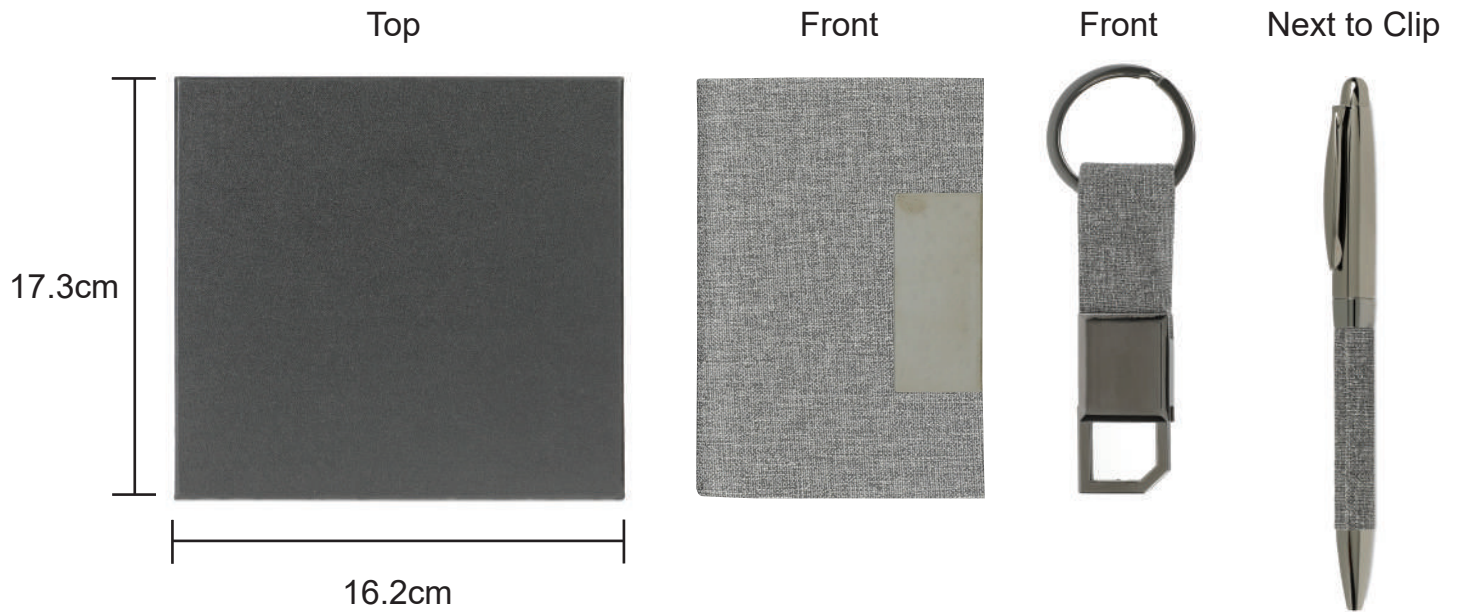

Printing Guidelines

Product Code: **GSGI 9509 | GSGI 9510**

Giftology Silvan Set Of Card Holder, Key Chain and Pen

Print Area A

Print Area B

Print Area C

Print Area D

UV Printing & Engraving