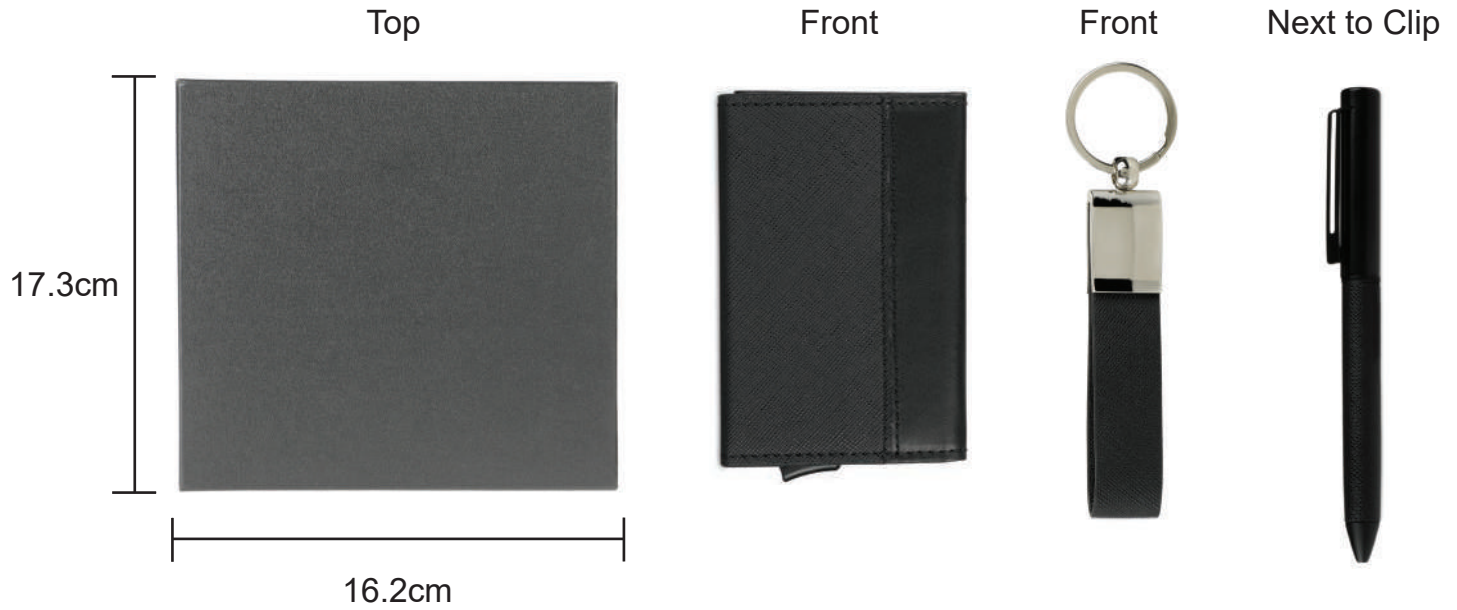

Printing Guidelines

Product Code: GSSN 9508

Santhome Narvik Gift Set (Card Holder, Key Chain and Pen)

Print Area A

Print Area B

Print Area C

Print Area D

UV Printing & Engraving