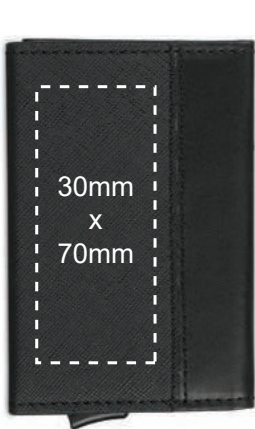

Printing Guidelines

Product Code: GSSN 9508

Santhome Narvik Gift Set (Card Holder, Key Chain and Pen)

Print Area A

Print Area B

Print Area C

Print Area D

UV Printing & Engraving