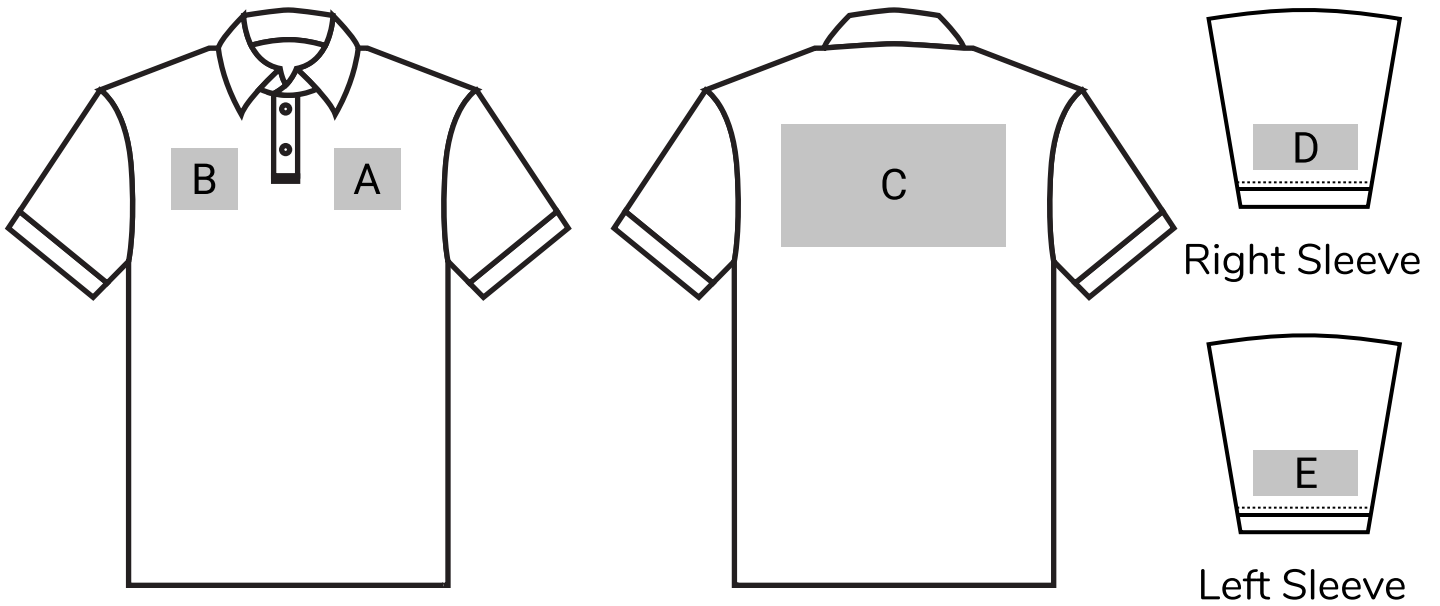

PRINTING GUIDELINES

ITEM: Polo Shirts

PRINT OPTIONS:

POSITION A

Max Area: 9cm wide x 9cm high

1. Screen Printing, 1-4 colors
2. Embroidery
3. Heat Transfer Printing, Full color

POSITION B

Max Area: 9cm wide x 9cm high

1. Screen Printing, 1-4 colors
2. Heat Transfer Printing, Full color

POSITION C

Max Area: 27cm wide x 12cm high

1. Screen Printing, 1-4 colors
2. Embroidery
3. Heat Transfer Printing, Full color

POSITION D

Max Area: 9cm wide x 9cm high

1. Screen Printing, 1-4 colors
2. Embroidery
3. Heat Transfer Printing, Full color

POSITION E

Max Area: 9cm wide x 6cm high

1. Screen Printing, 1-4 colors
2. Embroidery
3. Heat Transfer Printing, Full color