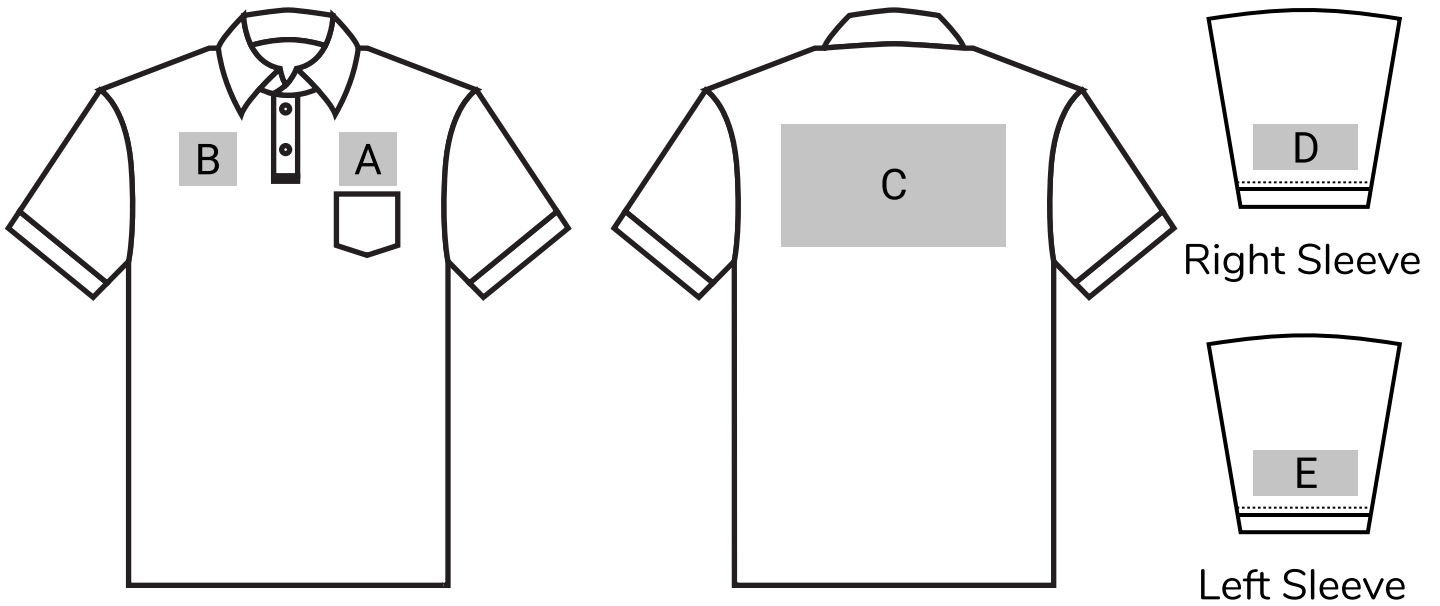

PRINTING GUIDELINES

ITEM: Polo Shirts

PRINT OPTIONS:

POSITION A

Max Area: 9cm wide x 9cm high

1. Screen Printing, 1-4 colors
2. Embroidery
3. Heat Transfer Printing, Full color

POSITION C

Max Area: 27cm wide x 12cm high

1. Screen Printing, 1-4 colors
2. Heat Transfer Printing, Full color

POSITION E

Max Area: 9cm wide x 6cm high

1. Screen Printing, 1-4 colors
2. Embroidery
3. Heat Transfer Printing, Full color

POSITION B

Max Area: 9cm wide x 9cm high

1. Screen Printing, 1-4 colors
2. Embroidery
3. Heat Transfer Printing, Full color

POSITION D

Max Area: 9cm wide x 6cm high

1. Screen Printing, 1-4 colors
2. Embroidery
3. Heat Transfer Printing, Full color