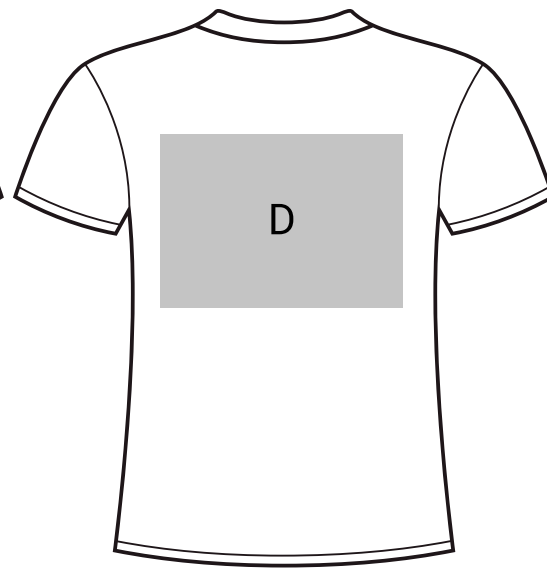

PRINTING GUIDELINES

ITEM: Roundneck T-shirts

Right Sleeve

Left Sleeve

PRINT OPTIONS:

POSITION A

Max Area: 27cm wide x 20cm high

1. Screen Printing, 1-4 colors
2. Heat Transfer Printing, Full color

POSITION B

Max Area: 10cm wide x 10cm high

1. Screen Printing, 1-4 colors
2. Embroidery
3. Heat Transfer Printing, Full color

POSITION C

Max Area: 10cm wide x 8cm high

1. Screen Printing, 1-4 colors
2. Embroidery
3. Heat Transfer Printing, Full color

POSITION D

Max Area: 27cm wide x 20cm high

1. Screen Printing, 1-4 colors
2. Embroidery
3. Heat Transfer Printing, Full color

POSITION E

Max Area: 10cm wide x 10cm high

1. Screen Printing, 1-4 colors
2. Heat Transfer Printing, Full color

POSITION F

Max Area: 10cm wide x 8cm high

1. Screen Printing, 1-4 colors
2. Embroidery
3. Heat Transfer Printing, Full color

NOTES: