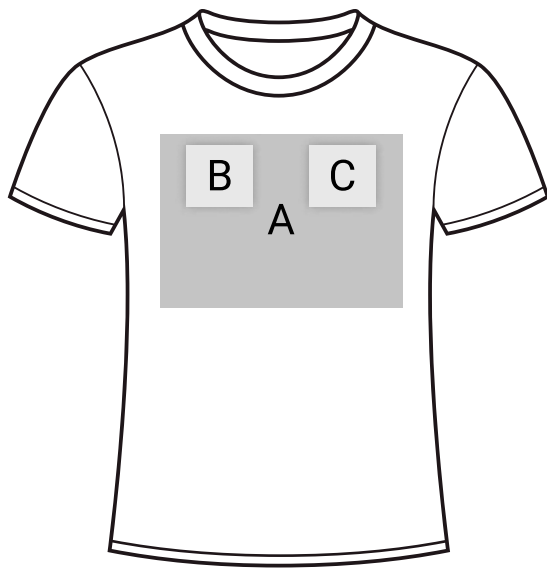

PRINTING GUIDELINES

ITEM: Roundneck T-shirts

Right Sleeve

Left Sleeve

PRINT OPTIONS:

POSITION A

Max Area: 27cm wide x 20cm high

1. Screen Printing, 1-4 colors
2. Heat Transfer Printing, Full color

POSITION B

Max Area: 10cm wide x 10cm high

1. Screen Printing, 1-4 colors
2. Embroidery
3. Heat Transfer Printing, Full color

POSITION C

Max Area: 10cm wide x 8cm high

1. Screen Printing, 1-4 colors
2. Embroidery
3. Heat Transfer Printing, Full color

POSITION D

Max Area: 27cm wide x 20cm high

1. Screen Printing, 1-4 colors
2. Embroidery
3. Heat Transfer Printing, Full color

POSITION E

Max Area: 10cm wide x 10cm high

1. Screen Printing, 1-4 colors
2. Heat Transfer Printing, Full color

POSITION F

Max Area: 10cm wide x 8cm high

1. Screen Printing, 1-4 colors
2. Embroidery
3. Heat Transfer Printing, Full color

NOTES: