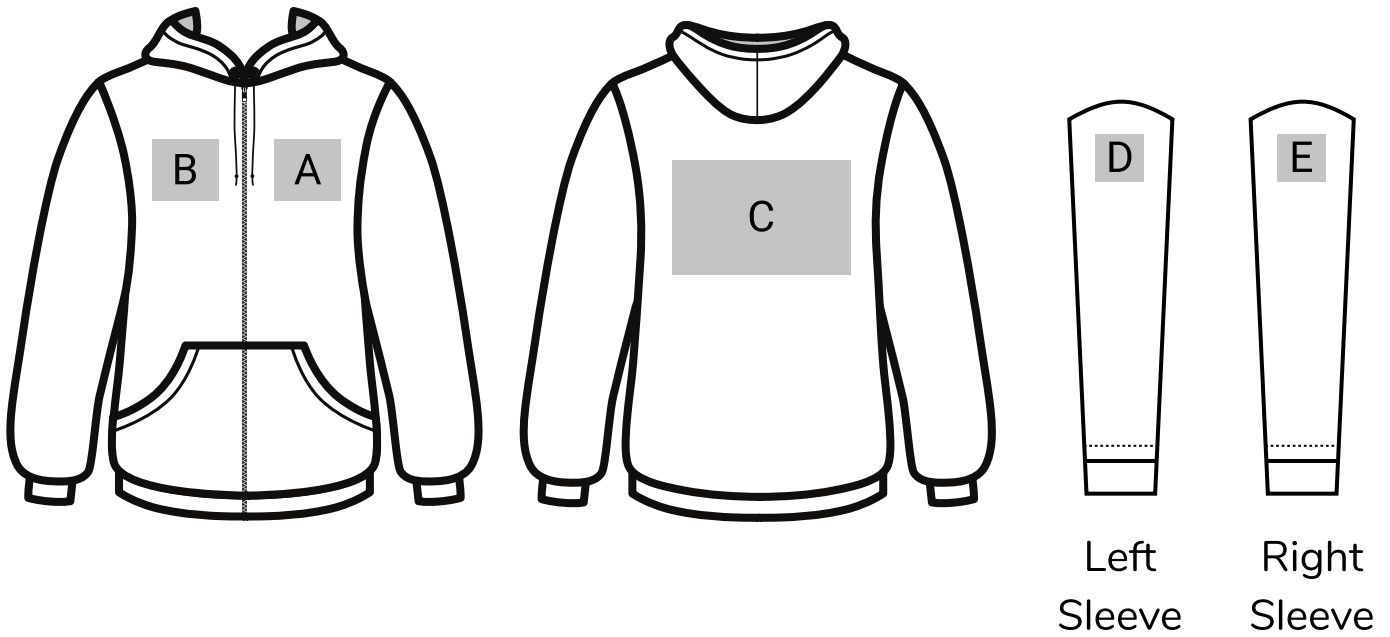

# PRINTING GUIDELINES

ITEM: Hoodies (with zip up)

### POSITION A

Max Area: 10cm wide x 10cm high

1. Screen Printing, 1-4 colors
2. Embroidery
3. Heat Transfer Printing, Full color

### POSITION B

Max Area: 10cm wide x 10cm high

1. Screen Printing, 1-4 colors
2. Heat Transfer Printing, Full color

### POSITION D

Max Area: 10cm wide x 10cm high

1. Screen Printing, 1-4 colors
2. Embroidery
3. Heat Transfer Printing, Full color