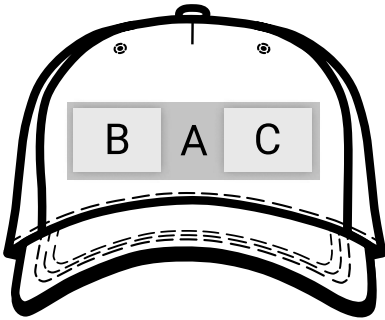

PRINTING GUIDELINES

Right
Panel

Left
Panel

PRINT OPTIONS:

POSITION A

Max Area: 10cm wide x 5cm high

1. Screen Printing, 1-4 colors
2. Embroidery
3. Heat Transfer Printing, Full color

POSITION C

Max Area: 6cm wide x 5cm high

1. Screen Printing, 1-4 colors
2. Embroidery
3. Heat Transfer Printing, Full color

POSITION E

Max Area: 6cm wide x 4cm high

1. Screen Printing, 1-4 colors
2. Embroidery
3. Heat Transfer Printing, Full color

POSITION B

Max Area: 6cm wide x 5cm high

1. Screen Printing, 1-4 colors
2. Embroidery
3. Heat Transfer Printing, Full color

POSITION D

Max Area: 6cm wide x 4cm high

1. Screen Printing, 1-4 colors
2. Embroidery
3. Heat Transfer Printing, Full color