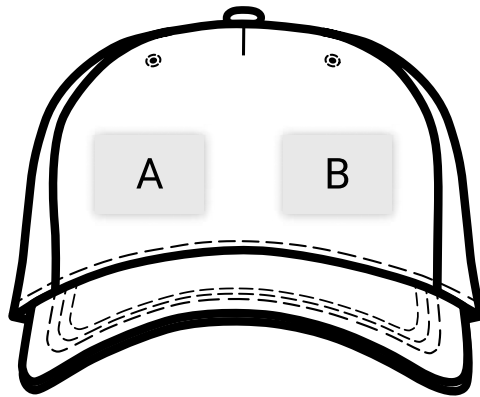

PRINTING GUIDELINES

ITEM: CAP

PRINT OPTIONS:

POSITION A

Max Area: 4.5cm wide x 5cm high

1. Screen Printing, 1-4 colors
2. Embroidery
3. Heat Transfer Printing, Full color

POSITION B

Max Area: 4.5cm wide x 5cm high

1. Screen Printing, 1-4 colors
2. Embroidery
3. Heat Transfer Printing, Full color

NOTES: