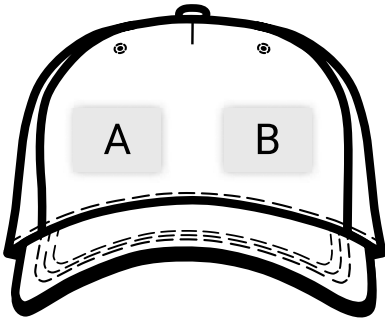

PRINTING GUIDELINES

Right
Panel

Left
Panel

PRINT OPTIONS:

POSITION A

Max Area: 6cm wide x 5cm high

1. Heat Transfer Printing, Full Color
2. Embroidery

POSITION B

Max Area: 6cm wide x 5cm high

1. Heat Transfer Printing, Full Color
2. Embroidery

POSITION C

Max Area: 6cm wide x 4cm high

1. Heat Transfer Printing, Full Color
2. Embroidery

POSITION D

Max Area: 6cm wide x 4cm high

1. Heat Transfer Printing, Full Color
2. Embroidery

NOTES:

Due to special porous fabric of this cap, small imperfections in embroidery can be expected. Kindly check the logo with us before proceeding