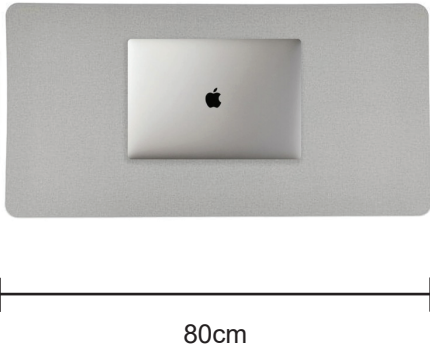

# Printing Guidelines

Product Code: ITDT 1205, ITDT 1206, ITDT 1207  
Zile - CHANGE ZERO Recycled PU Desk Pad

Front

Front

Front

Print Area A

Screen Printing

Print Area B