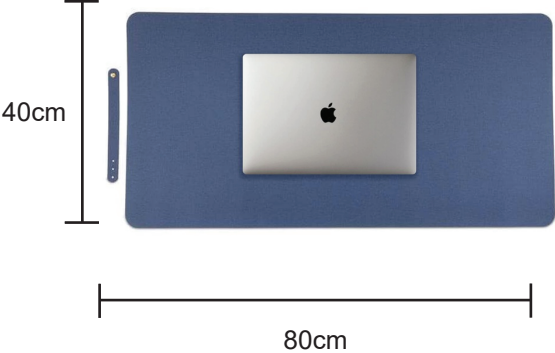

# Printing Guidelines

Product Code: ITDT 1205, ITDT 1206, ITDT 1207  
Zile - CHANGE ZERO Recycled PU Desk Pad

Front

Front

Front

Print Area A

Screen Printing

Print Area B