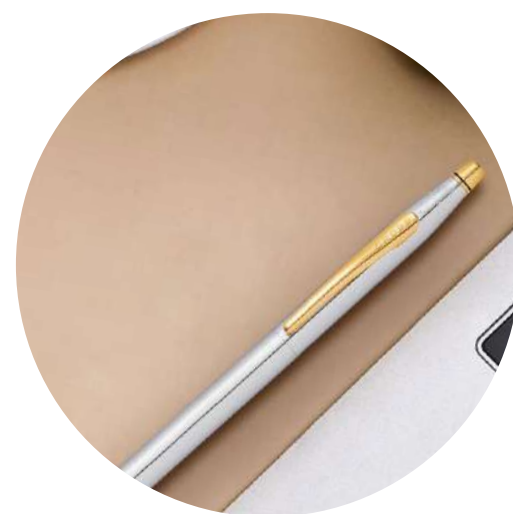

Classic Century®

Classic Century is classic Cross. Its **slim, elegant lines** have defined it for over seventy years. Instantly recognizable as a Cross pen, and still the gift of choice for the most important moments in life.

Official Presidential Pen

Iconic classic style
Slim bodied girth pen
Precious metal details

Packed in a premium gift box

CLASSIC & ICONIC

ATX®

Cross brings **modern industrial design trends** to the fore with this smart ATX pen. Its sleek silhouette creates a uniquely modern and an ergonomic writing experience. Its wide girth is offset with elegantly tapered ends and is weighted symmetrically to create just the right feel when pen hits paper.

Packed in a premium gift box

SLEEK & MODERN