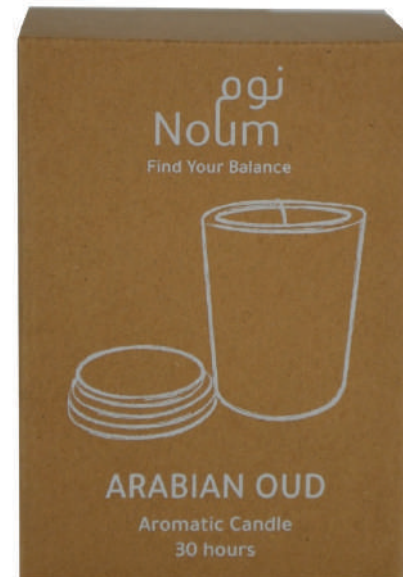

Arabic Oudh Scented Glass Candle with Bamboo Lid

Enjoy tranquility, peace and balance with the Noum aromatic / scented candle. With the fragrance of Arabian Oud, the scented candle comes in an elegant frosted glass jar with bamboo lid. Lasts 30 hours. Packed in a kraft gift box

Available in white or black color.