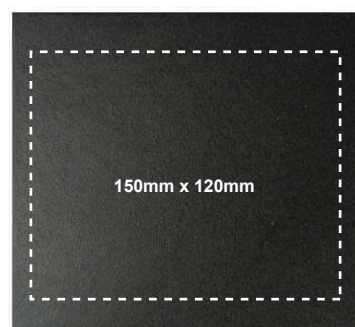

# Printing Guidelines

**Product Code: GSGL 9537**

Giftology Set of RFID Card Holder, Key Chain and Pen

**Print Area A**

**Print Area B**

**Print Area C**

Engraving, Screen Printing, UV Decal

**Print Area D**

**Print Area E**

UV Printing, Engraving

**Print Area F**

Screen Printing