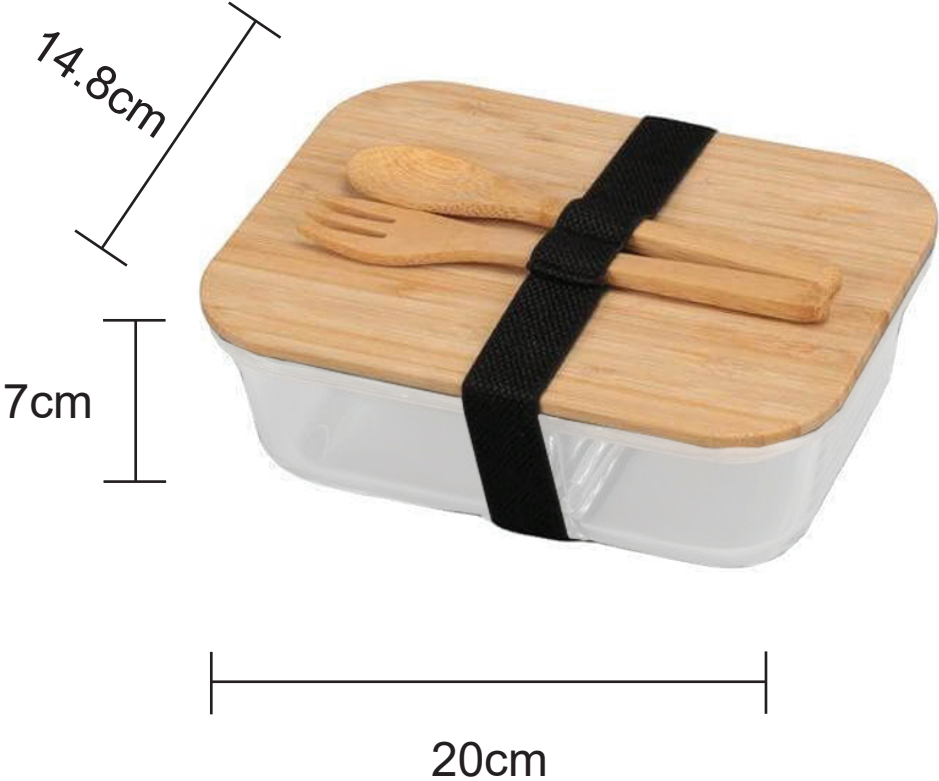

# Printing Guidelines

**Product Code: LBHL 6103**

Corneto - Hans Larsen Glass Lunch Box with Bamboo Cutlery

**Print Area A**

Screen Printing, UV Printing, Engraving

**Print Area B**

UV Printing, Engraving