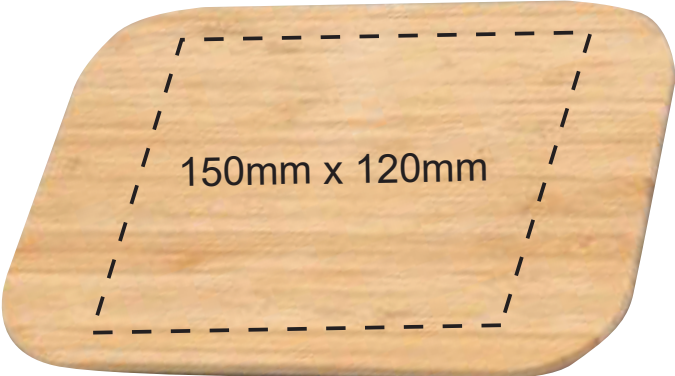

# Printing Guidelines

**Product Code: LBHL 6103**

Corneto - Hans Larsen Glass Lunch Box with Bamboo Cutlery

**Print Area A**

Screen Printing, UV Printing, Engraving

**Print Area B**

UV Printing, Engraving