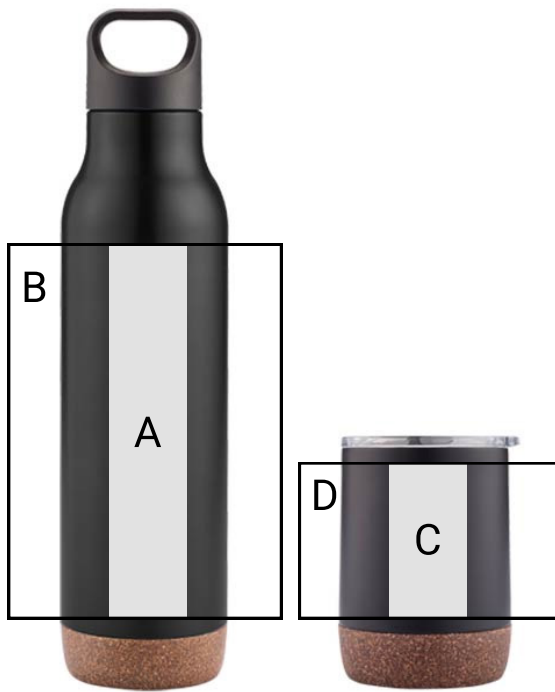

# PRINTING GUIDELINES

ITEM: GSHL 103

Gift Box (top view)

## PRINT OPTIONS:

### **POSITION A**

Max Area: 2.5cm wide x 14cm high

1. Screen Printing, 1-4 colors
2. UV Printing, Full Color
3. Laser Engraving