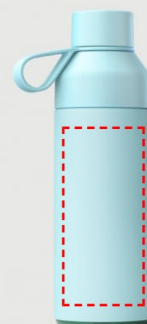

# Ocean Bottle - Sky

---

- Round Laser Engraving
- Round Digital Print

**Area Width:** 60 mm  
**Area Height:** 100 mm

- Laser Engraving
- Digital (UV) Print

**Area Width:** 25 mm  
**Area Height:** 130 mm

- Silk Screen Printing

**Area Width:** 60 mm  
**Area Height:** 130 mm