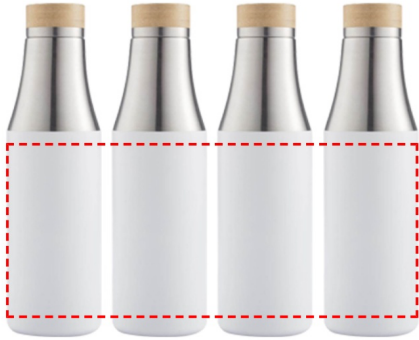

BREDA - CHANGE Collection Insulated Water Bottle - White

- Round Laser Engraving
- Round Digital Print

Area Width: 225 mm
Area Height: 120 mm

- Laser Engraving
- Digital (UV) Print

Area Width: 25 mm
Area Height: 120 mm

- Silk Screen Printing

Area Width: 60 mm
Area Height: 100 mm