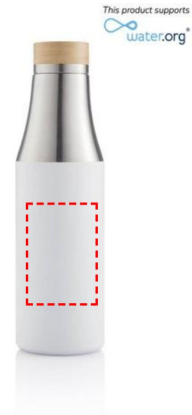

BREDA - CHANGE Collection Insulated Water Bottle - White

- Round Laser Engraving
- Round Digital Print

Area Width: 225 mm
Area Height: 120 mm

- Laser Engraving
- Digital (UV) Print

Area Width: 25 mm
Area Height: 120 mm

- Silk Screen Printing

Area Width: 60 mm
Area Height: 100 mm