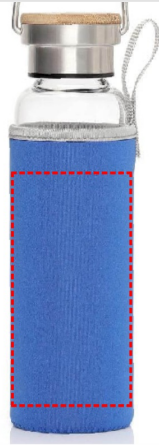

# FLOHA - Hans Larsen Borosilicate Glass Bottle with Neo Sleeve - Royal Blue

---

- Digital Transfer

**Area Width:** 70 mm  
**Area Height:** 140 mm

- Digital Transfer

**Area Width:** 70 mm  
**Area Height:** 140 mm