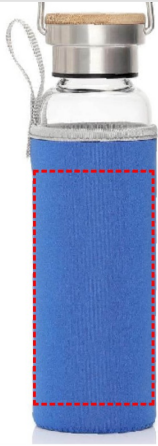

# FLOHA - Hans Larsen Borosilicate Glass Bottle with Neo Sleeve - Royal Blue

---

- Digital Transfer

**Area Width:** 70 mm  
**Area Height:** 140 mm

- Digital Transfer

**Area Width:** 70 mm  
**Area Height:** 140 mm