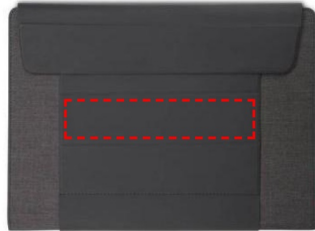

FULDA - CHANGE Collection RPET Laptop Case & Workstation - Black

- Laser Engraving
- Digital (UV) Print

Area Width: 220 mm
Area Height: 40 mm

- Laser Engraving
- Digital (UV) Print

Area Width: 220 mm
Area Height: 50 mm

- Laser Engraving
- Digital (UV) Print

Area Width: 220 mm
Area Height: 50 mm