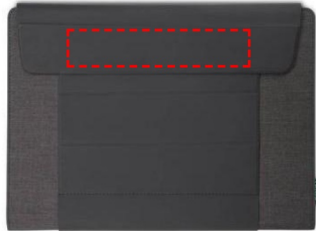

FULDA - CHANGE Collection RPET Laptop Case & Workstation - Black

- Laser Engraving
- Digital (UV) Print

Area Width: 220 mm
Area Height: 40 mm

- Laser Engraving
- Digital (UV) Print

Area Width: 220 mm
Area Height: 50 mm

- Laser Engraving
- Digital (UV) Print

Area Width: 220 mm
Area Height: 50 mm