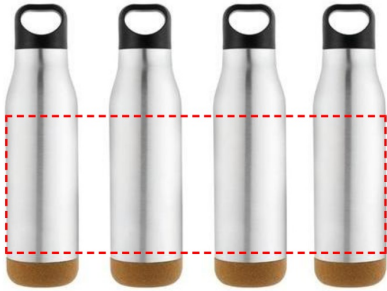

# CREIL - Giftology Insulated Water Bottle with Cork Base - Steel

---

- Round Laser Engraving
- Round Digital Print

**Area Width:** 220 mm  
**Area Height:** 140 mm

- Laser Engraving
- Digital (UV) Print

**Area Width:** 25 mm  
**Area Height:** 140 mm

- Silk Screen Printing

**Area Width:** 60 mm  
**Area Height:** 100 mm