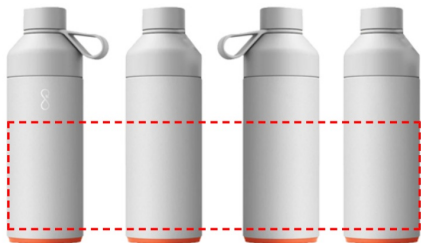

Ocean Bottle 1L - Rock Grey

- Round Laser Engraving
- Round Digital Print

Area Width: 280 mm
Area Height: 130 mm

- Laser Engraving
- Digital (UV) Print

Area Width: 25 mm
Area Height: 160 mm

- Silk Screen Printing

Area Width: 70 mm
Area Height: 160 mm