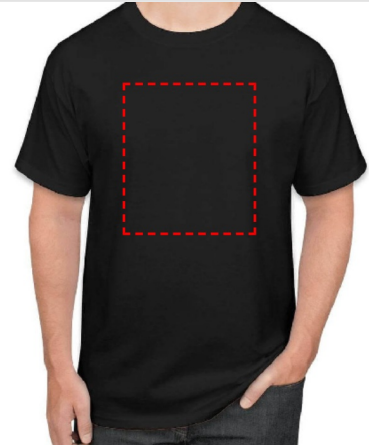

Core365 - Santhome Adult Performance Roundneck T-Shirt

- Digital Transfer

Area Width: 250 mm
Area Height: 300 mm

- Digital Transfer

Area Width: 250 mm
Area Height: 300 mm

- Digital Transfer

Area Width: 250 mm
Area Height: 300 mm

- Digital Transfer

Area Width: 250 mm
Area Height: 300 mm