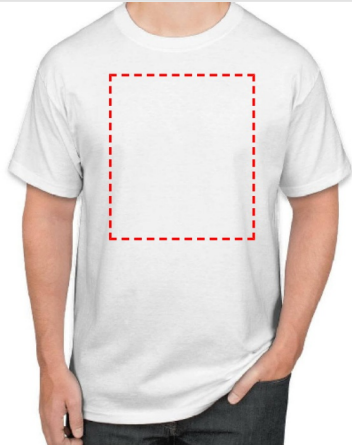

Core365 - Santhome Adult Performance Roundneck T-Shirt

- Digital Transfer

Area Width: 250 mm
Area Height: 300 mm

- Digital Transfer

Area Width: 250 mm
Area Height: 300 mm

- Digital Transfer

Area Width: 250 mm
Area Height: 300 mm

- Digital Transfer

Area Width: 250 mm
Area Height: 300 mm