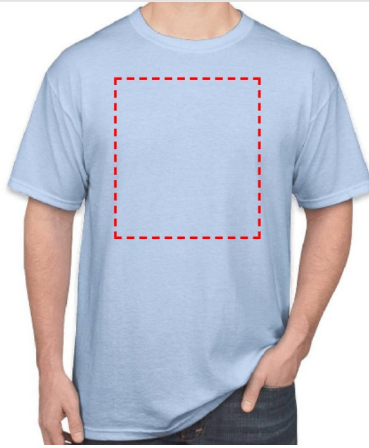

Core365 - Santhome Adult Performance Roundneck T-Shirt

- Digital Transfer

Area Width: 250 mm
Area Height: 300 mm

- Digital Transfer

Area Width: 250 mm
Area Height: 300 mm

- Digital Transfer

Area Width: 250 mm
Area Height: 300 mm

- Digital Transfer

Area Width: 250 mm
Area Height: 300 mm