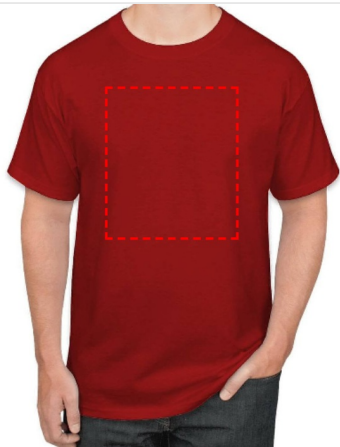

Core365 - Santhome Adult Performance Roundneck T-Shirt

- Digital Transfer

Area Width: 250 mm
Area Height: 300 mm

- Digital Transfer

Area Width: 250 mm
Area Height: 300 mm

- Digital Transfer

Area Width: 250 mm
Area Height: 300 mm

- Digital Transfer

Area Width: 250 mm
Area Height: 300 mm