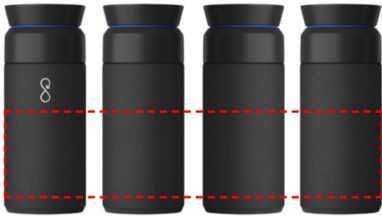

BREW by Ocean Bottle - Black

- Round Laser Engraving
- Round Digital Print

Area Width: 220 mm
Area Height: 80 mm

- Laser Engraving
- Digital (UV) Print

Area Width: 25 mm
Area Height: 110 mm

- Silk Screen Printing

Area Width: 60 mm
Area Height: 110 mm