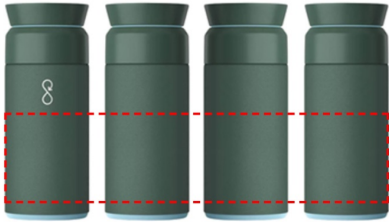

BREW by Ocean Bottle - Forest

- Round Laser Engraving
- Round Digital Print

Area Width: 220 mm
Area Height: 80 mm

- Laser Engraving
- Digital (UV) Print

Area Width: 25 mm
Area Height: 110 mm

- Silk Screen Printing

Area Width: 60 mm
Area Height: 110 mm