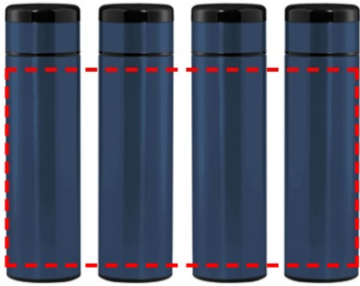

# KOVEL - Giftology Double Walled Insulated Flask with Temperature Lid - Blue

---

- Round Laser Engraving
- Round Digital Print

**Area Width: 210 mm**  
**Area Height: 180 mm**

- Laser Engraving
- Digital (UV) Print

**Area Width: 25 mm**  
**Area Height: 180 mm**

- Silk Screen Printing

**Area Width: 60 mm**  
**Area Height: 100 mm**