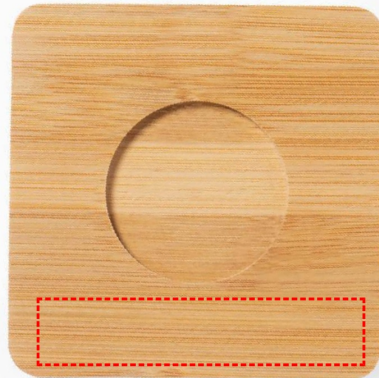

PAMA - Set of 2 Espresso Cup with Bamboo Coaster

- Silk Screen Printing

Area Width: 60 mm
Area Height: 25 mm

- Laser Engraving

Area Width: 75 mm
Area Height: 15 mm

- Digital (Decal UV) Print

Area Width: 70 mm
Area Height: 30 mm