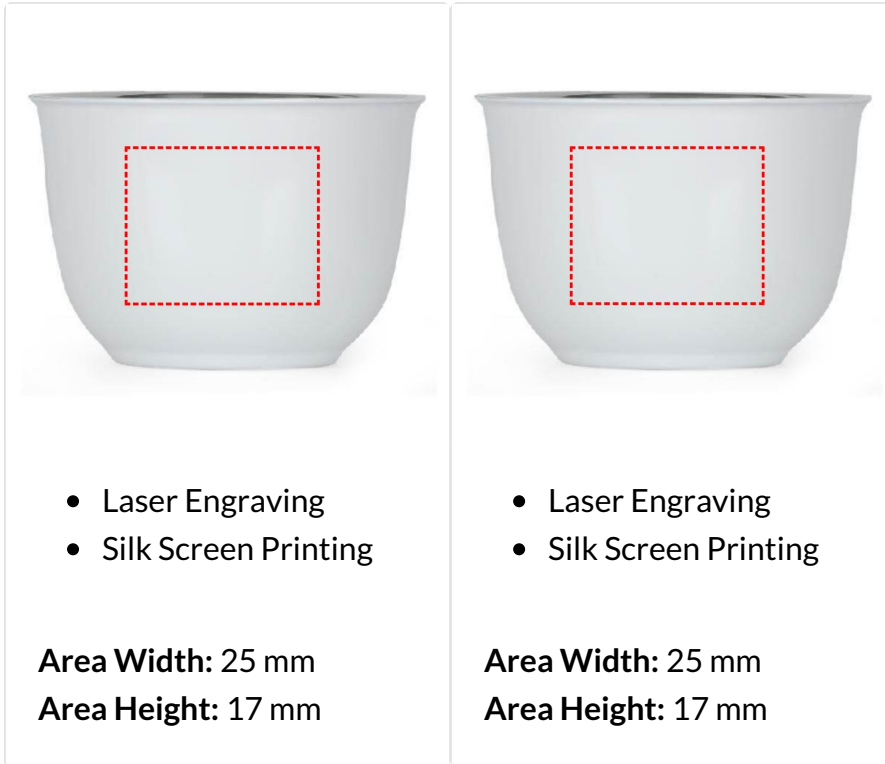

# KHAWA - Hans Larsen Gift Set of 2 Premium Arabian Coffee Cups - White

---

- Laser Engraving
- Silk Screen Printing

**Area Width:** 25 mm  
**Area Height:** 17 mm

- Laser Engraving
- Silk Screen Printing

**Area Width:** 25 mm  
**Area Height:** 17 mm