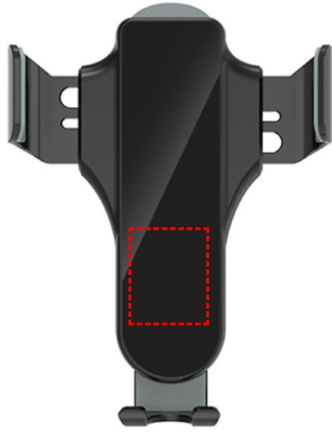

MIO - @memorii 15W Car Mobile Mount Wireless Charger

- Light up logo

Area Width: 15 mm

Area Height: 22 mm