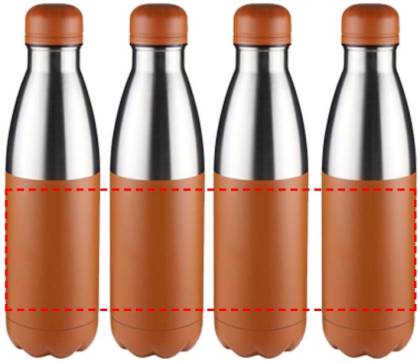

# HOPA - Hans Larsen Double Wall Stainless Steel Water Bottle - Orange

---

- Round Laser Engraving
- Round Digital Print

**Area Width: 220 mm**  
**Area Height: 100 mm**

- Laser Engraving
- Digital (UV) Print

**Area Width: 25 mm**  
**Area Height: 100 mm**

- Silk Screen Printing

**Area Width: 60 mm**  
**Area Height: 100 mm**