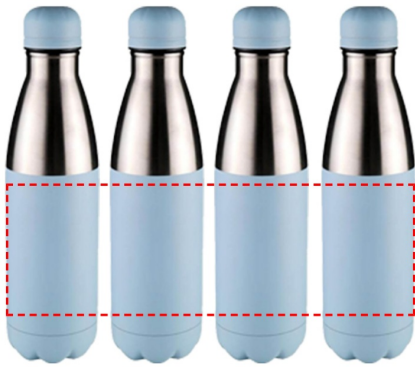

HOPA - Hans Larsen Double Wall Stainless Steel Water Bottle - Sky Blue

- Round Laser Engraving
- Round Digital Print

Area Width: 220 mm
Area Height: 100 mm

- Laser Engraving
- Digital (UV) Print

Area Width: 25 mm
Area Height: 100 mm

- Silk Screen Printing

Area Width: 60 mm
Area Height: 100 mm