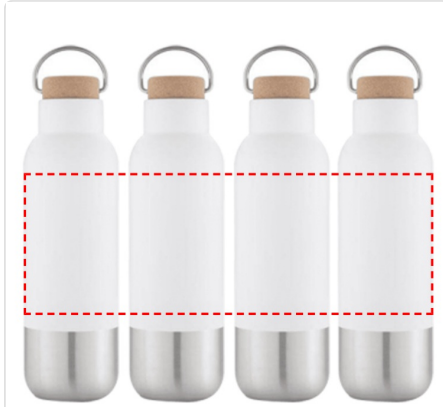

# AVERSA - Hans Larsen RCS Recycled Stainless Steel Insulated Water Bottle - White

---

- Round Laser Engraving
- Round Digital Print

**Area Width: 250 mm**  
**Area Height: 100 mm**

- Laser Engraving
- Digital (UV) Print

**Area Width: 25 mm**  
**Area Height: 100 mm**

- Silk Screen Printing

**Area Width: 60 mm**  
**Area Height: 100 mm**