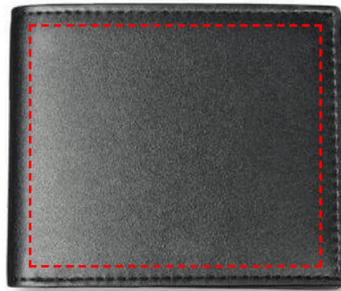

BIBURY - Set of Men's Wallet, Key Chain and Pen - Black

- Debossing
- Silk Screen Printing

Area Width: 160 mm
Area Height: 120 mm

- Debossing
- Silk Screen Printing
- Digital (UV) Print

Area Width: 85 mm
Area Height: 70 mm

- Laser engraving

Area Width: 15 mm
Area Height: 7 mm

- Laser engraving
- Digital (UV) Print

Area Width: 65 mm
Area Height: 6 mm

- Laser engraving
- Digital (UV) Print

Area Width: 65 mm
Area Height: 6 mm