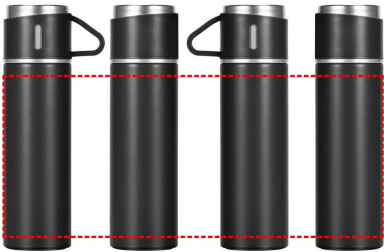

SAFFLE - Giftology Family Set of Vacuum Flask & Two Cups - Black

- Round Laser Engraving
- Round Digital Print

Area Width: 230 mm
Area Height: 155 mm

- Silk Screen Printing

Area Width: 70 mm
Area Height: 155 mm

- Laser Engraving
- Digital (UV) Print

Area Width: 25 mm
Area Height: 155 mm

- Silk Screen Printing

Area Width: 50 mm
Area Height: 20 mm