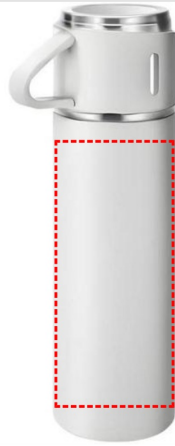

# SAFFLE - Giftology Family Set of Vacuum Flask & Two Cups - White

---

- Round Laser Engraving
- Round Digital Print

**Area Width:** 230 mm  
**Area Height:** 155 mm

- Silk Screen Printing

**Area Width:** 70 mm  
**Area Height:** 155 mm

- Laser Engraving
- Digital (UV) Print

**Area Width:** 25 mm  
**Area Height:** 155 mm