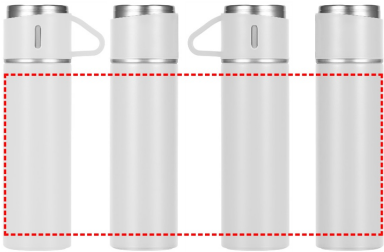

# SAFFLE - Giftology Family Set of Vacuum Flask & Two Cups - White

---

- Round Laser Engraving
- Round Digital Print

**Area Width:** 230 mm  
**Area Height:** 155 mm

- Silk Screen Printing

**Area Width:** 70 mm  
**Area Height:** 155 mm

- Laser Engraving
- Digital (UV) Print

**Area Width:** 25 mm  
**Area Height:** 155 mm