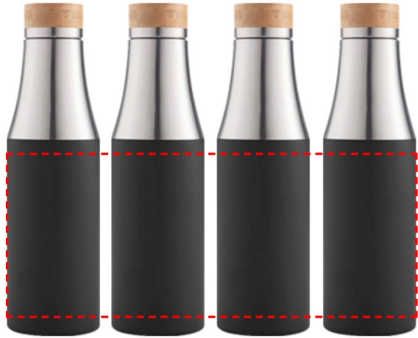

# R-BREDA - CHANGE Collection Recycled Insulated Water Bottle - Black

---

- Round Laser Engraving
- Round Digital Print

**Area Width: 225 mm**  
**Area Height: 120 mm**

- Laser Engraving
- Digital (UV) Print

**Area Width: 25 mm**  
**Area Height: 120 mm**

- Silk Screen Printing

**Area Width: 60 mm**  
**Area Height: 100 mm**