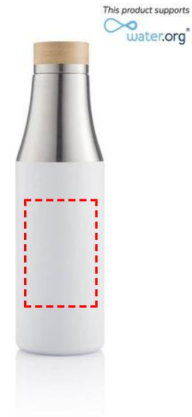

R-BREDA - CHANGE Collection Recycled Insulated Water Bottle - White

- Round Laser Engraving
- Round Digital Print

Area Width: 225 mm
Area Height: 120 mm

- Laser Engraving
- Digital (UV) Print

Area Width: 25 mm
Area Height: 120 mm

- Silk Screen Printing

Area Width: 60 mm
Area Height: 100 mm