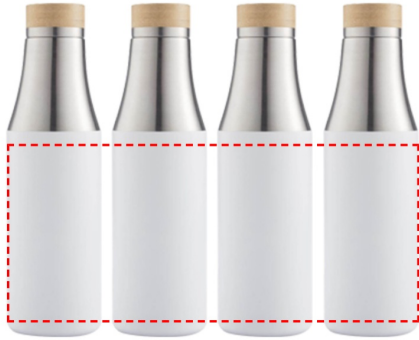

R-BREDA - CHANGE Collection Recycled Insulated Water Bottle - White

- Round Laser Engraving
- Round Digital Print

Area Width: 225 mm
Area Height: 120 mm

- Laser Engraving
- Digital (UV) Print

Area Width: 25 mm
Area Height: 120 mm

- Silk Screen Printing

Area Width: 60 mm
Area Height: 100 mm