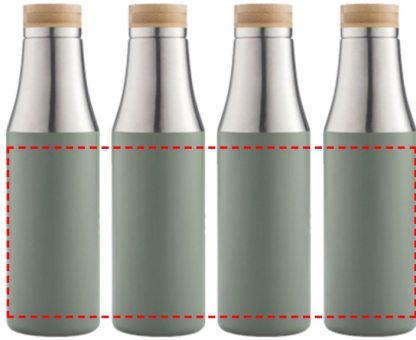

# R-BREDA - CHANGE Collection Recycled Insulated Water Bottle - Green

---

- Round Laser Engraving
- Round Digital Print

**Area Width: 225 mm**  
**Area Height: 120 mm**

- Laser Engraving
- Digital (UV) Print

**Area Width: 25 mm**  
**Area Height: 120 mm**

- Silk Screen Printing

**Area Width: 60 mm**  
**Area Height: 100 mm**