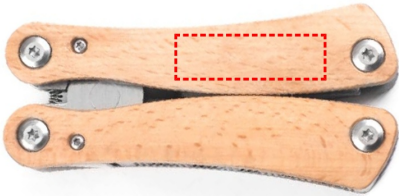

PINE - Santhome Wood 13-in-1 Multitool

- Laser Engraving
- Round Digital Print

Area Width: 35 mm

Area Height: 10 mm

- Laser Engraving
- Digital (UV) Print

Area Width: 35 mm

Area Height: 10 mm