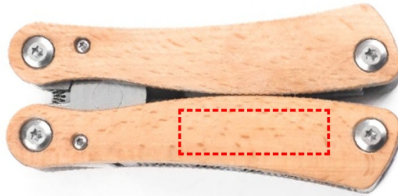

PINE - Santhome Wood 13-in-1 Multitool

- Laser Engraving
- Round Digital Print

Area Width: 35 mm

Area Height: 10 mm

- Laser Engraving
- Digital (UV) Print

Area Width: 35 mm

Area Height: 10 mm