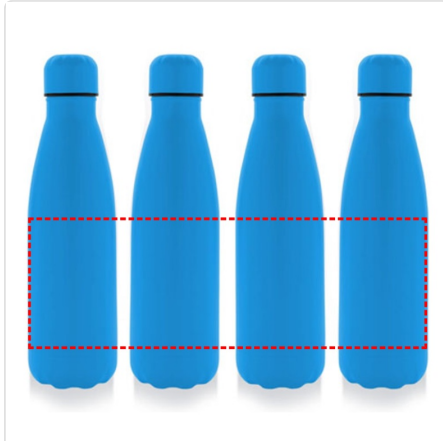

# GRODNO - Soft Touch Insulated Water Bottle - Ocean Blue

---

- Round Laser Engraving
- Round Digital Print

**Area Width: 220 mm**  
**Area Height: 100 mm**

soft touch feel

- Laser Engraving
- Digital (UV) Print

**Area Width: 25 mm**  
**Area Height: 100 mm**

soft touch feel

- Silk Screen Printing

**Area Width: 60 mm**  
**Area Height: 100 mm**