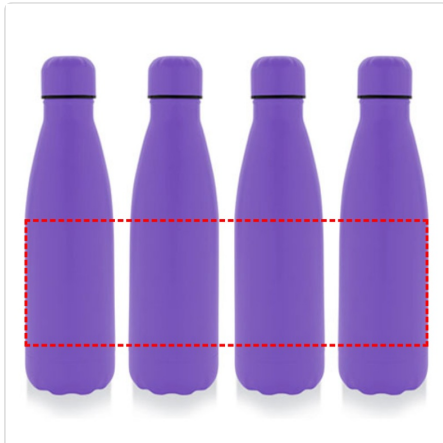

# GRODNO - Soft Touch Insulated Water Bottle - Violet

---

- Round Laser Engraving
- Round Digital Print

**Area Width: 220 mm**  
**Area Height: 100 mm**

soft touch feel

- Laser Engraving
- Digital (UV) Print

**Area Width: 25 mm**  
**Area Height: 100 mm**

soft touch feel

- Silk Screen Printing

**Area Width: 60 mm**  
**Area Height: 100 mm**