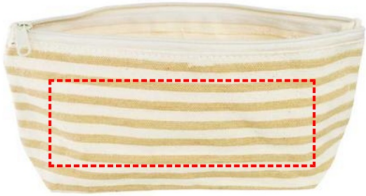

# Cotton Toiletry Pouch

---

- Digital Transfer
- Silk Screen Printing

**Area Width:** 150 mm  
**Area Height:** 60 mm

- Digital Transfer
- Silk Screen Printing

**Area Width:** 150 mm  
**Area Height:** 60 mm